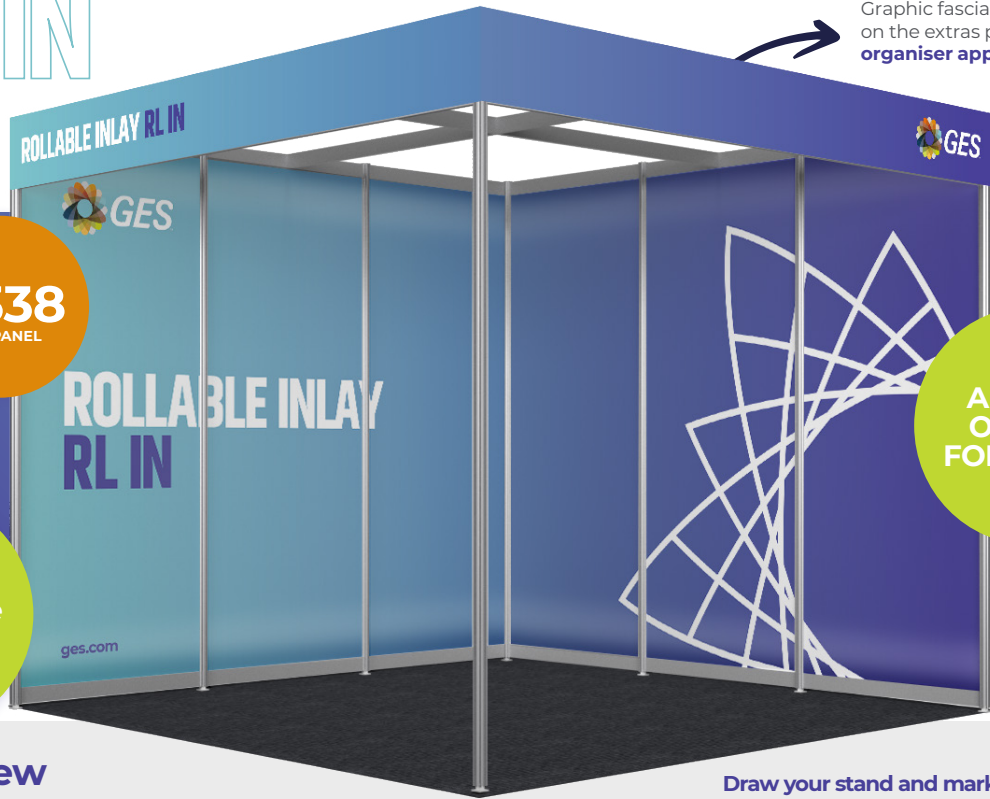

£304
PER PANEL

NOW
Sustainable
GES

A VERY SLICK FINISH

Overview

- Printed panels sitting in between the metalwork as per the visual.
- Attached to the existing system using double sided tape.
- Not reusable.
- Suitable for shell scheme shelving and TV wall mounting. (DPI Support panel required to wall mount TV)

Draw your stand and mark where you would like your graphics installed.

Product	Quantity	Price - Early Bird	Price - Standard
FX IN		£304 per panel	£380 per panel

ROLLABLE INLAY GRAPHIC

RL IN

Graphic fascia is available on the extras page and requires **organiser approval** prior to ordering

£338
PER PANEL

NOW
Sustainable
GES

A GOOD OPTION FOR REUSE

Overview

- Printed direct to a Rollable Material.
- Sitting in between the metalwork as per the visual.
- Attached to the existing system at the top and bottom only, with magnetic tape to allow for easy removal.
- You are responsible for the removal of the graphics and magnetic components after the show, for re-use.
***Be aware that sizes of system may vary from show to show.**
- Suitable for shell scheme shelving and TV wall mounting (DPI Support panel required to wall mount TV)
- Fixing solution for future use after show not included