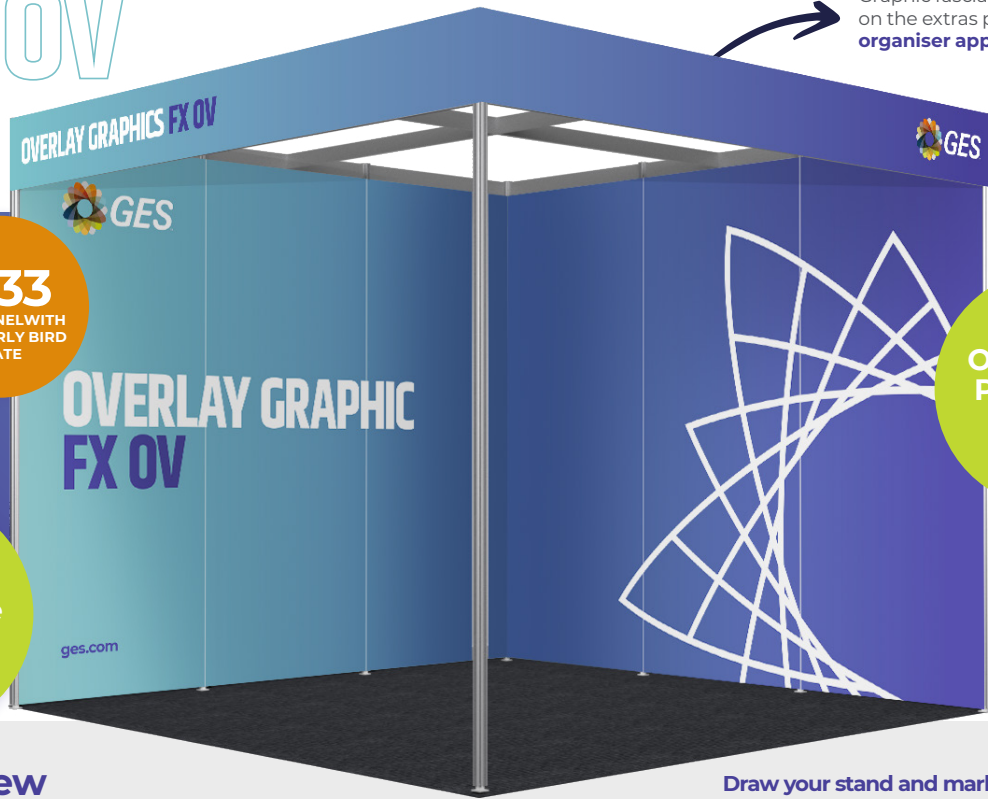

OVERLAY GRAPHICS

FX OV

Graphic fascia is available on the extras page and requires **organiser approval** prior to ordering

£333
PER PANEL WITH
OUR EARLY BIRD
RATE

NOW
Sustainable
 GES

**OUR MOST
POPULAR
CHOICE**

**NOT
SUITABLE
FOR TV
MOUNTING**

Overview

- Printed direct to panels overlaying the poles as per the visual, each panel is roughly 1m wide.
- Attached directly to the framework of the stand using a clip system.
- Hairline joins between each panel.
- Not Reusable.
- Not suitable for wall mounting or shelving. If you required a TV mounting please contact customer service to discuss solutions.

Draw your stand and mark where you would like your graphics installed.