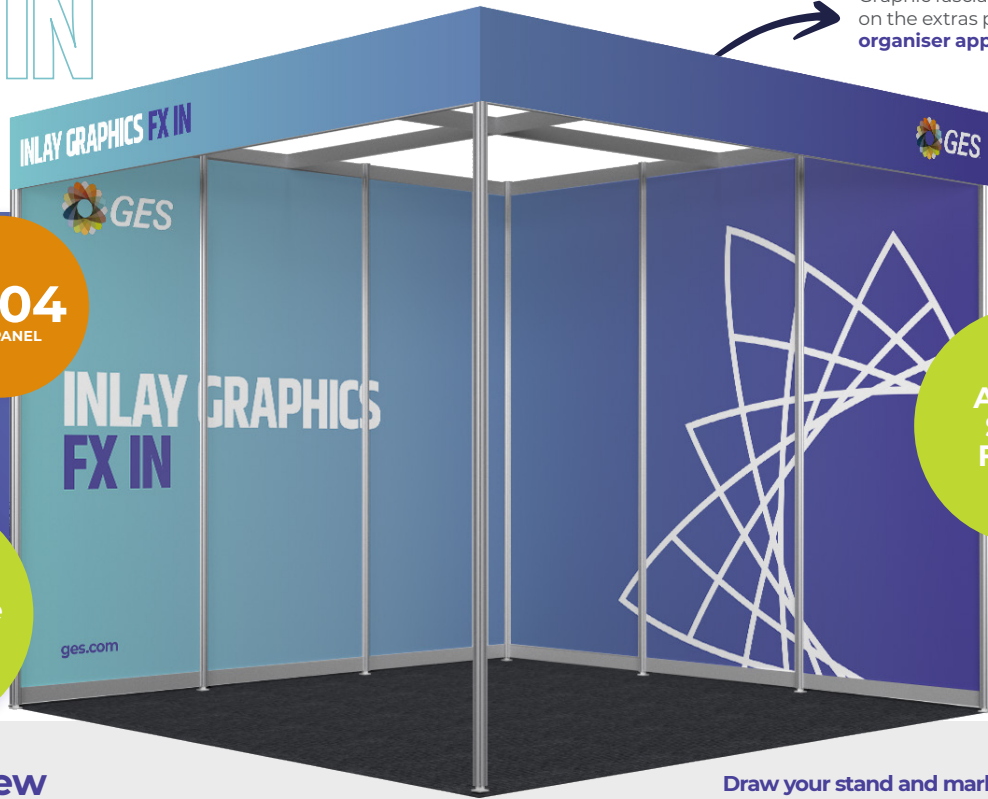

Draw your stand and mark where you would like your graphics installed.

Product	Quantity	Price - Early Bird	Price - Standard
FX OV		£333 per panel	£416 per panel

INLAY GRAPHICS

FX IN

Graphic fascia is available on the extras page and requires **organiser approval** prior to ordering

£304
PER PANEL

NOW
Sustainable
GES

A VERY SLICK FINISH

Overview

- Printed panels sitting in between the metalwork as per the visual.
- Attached to the existing system using double sided tape.
- Not reusable.
- Suitable for shell scheme shelving and TV wall mounting. (DPI Support panel required to wall mount TV)

Draw your stand and mark where you would like your graphics installed.

Product	Quantity	Price - Early Bird	Price - Standard
FX IN		£304 per panel	£380 per panel

ROLLABLE INLAY GRAPHIC

RL IN

Graphic fascia is available on the extras page and requires **organiser approval** prior to ordering

£338
PER PANEL

NOW
Sustainable
GES

A GOOD OPTION FOR REUSE

Overview

- Printed direct to a Rollable Material.
- Sitting in between the metalwork as per the visual.
- Attached to the existing system at the top and bottom only, with magnetic tape to allow for easy removal.
- You are responsible for the removal of the graphics and magnetic components after the show, for re-use.
***Be aware that sizes of system may vary from show to show.**
- Suitable for shell scheme shelving and TV wall mounting (DPI Support panel required to wall mount TV)
- Fixing solution for future use after show not included